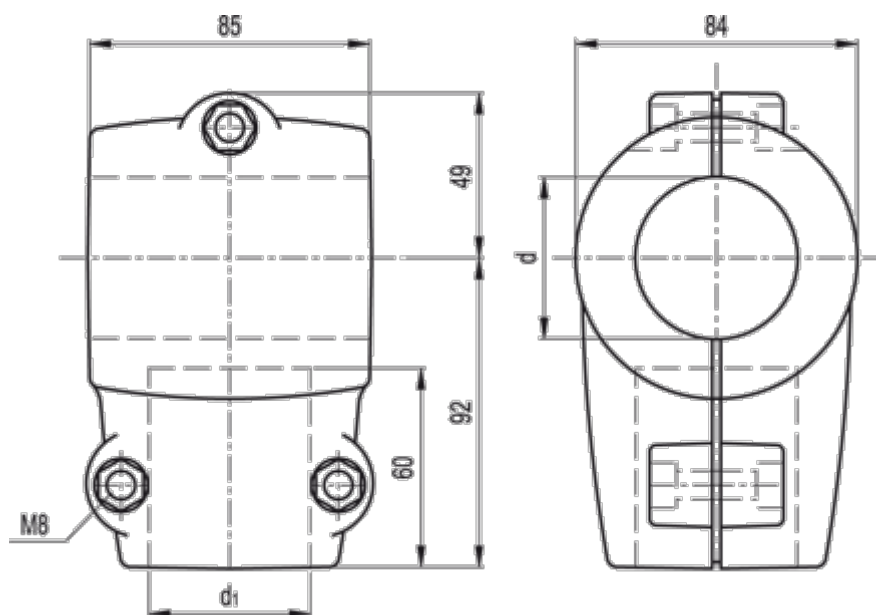

# Data Sheet

Article number: 2310419646  
Description: E+G Connection joint  
GC.42-42-A

## Measures

d (inch) = 1 1/4 Gas  
d1 (inch) = 1 1/4 Gas  
d1 (mm) = 42.4  
d mm = 42.4  
Weight (g) = 410